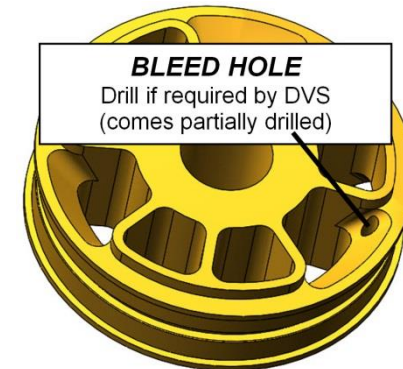

RACE TECH SHOCK GOLD VALVE – Adapter Sleeve

Go to racetech.com...

DVS Custom Setup Sheet – see DVS Valving Search

DVS Shock Access Code – attached

Instructions – see your bike in Product Search

Note: You will have extra shims

PISTON ORIENTATION – make sure the correct side is up

BLEED HOLE

STACK HEIGHT