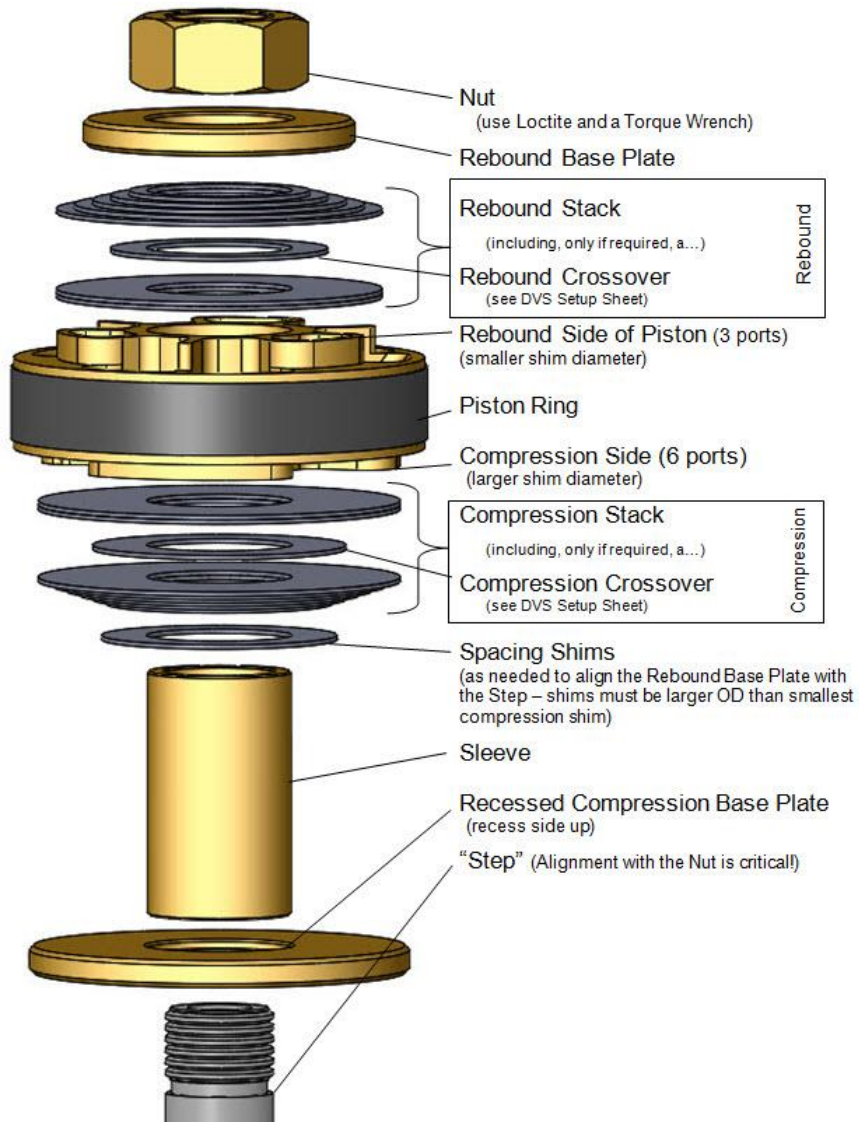

RACE TECH SHOCK GOLD VALVE – Adapter Sleeve

Go to racetech.com...

DVS Custom Setup Sheet – see DVS Valving Search

DVS Shock Access Code – attached

Instructions – see your bike in Product Search

Note: You will have extra shims