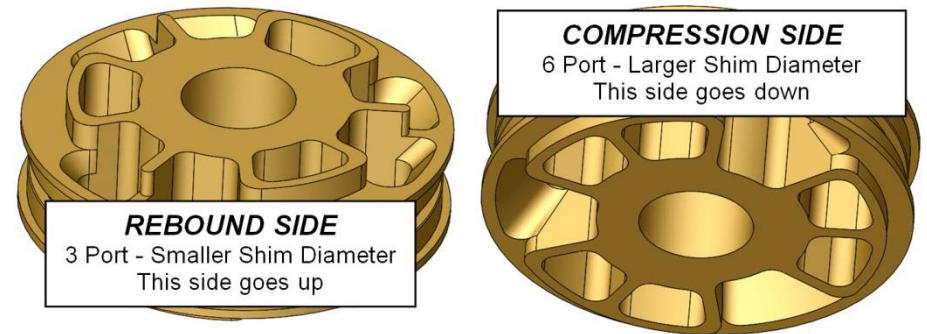

PISTON ORIENTATION – make sure the correct side is up