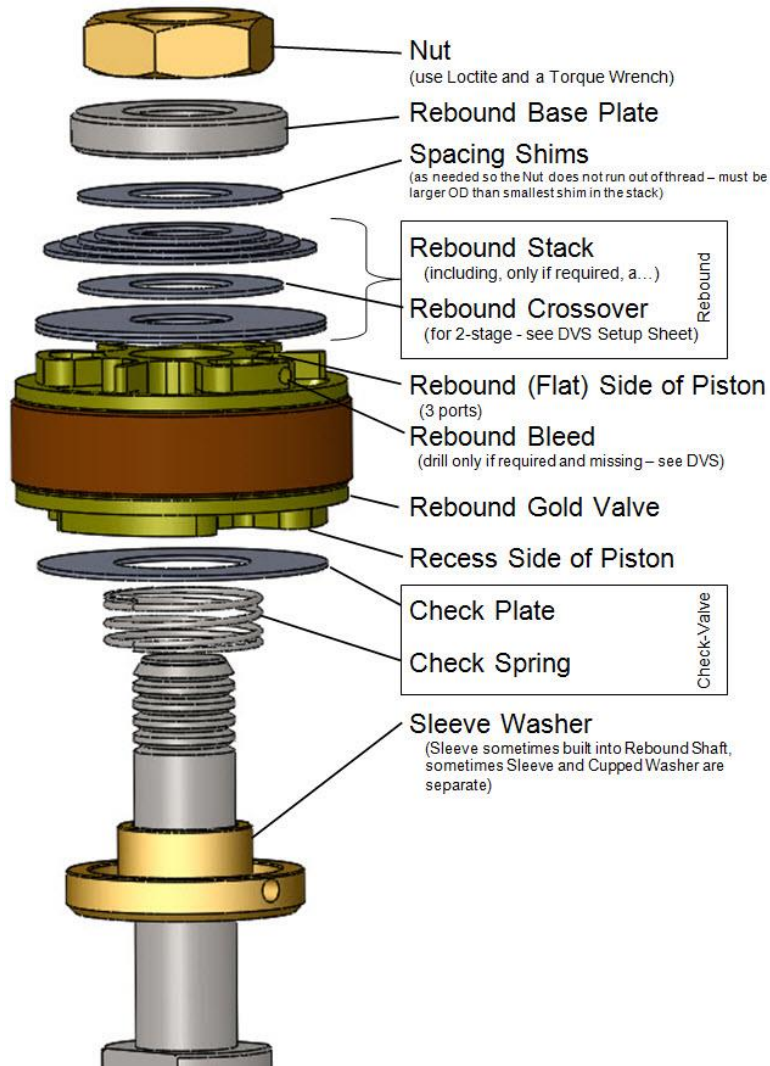

RACE TECH FORK REBOUND GOLD VALVE

Check Valve

<IPM FRGV CheckValve.doc> © 9-23-19

Go to racetech.com...

DVS Custom Setup Sheet – see DVS Valving Search

DVS Rebound Access Code – attached

Instructions – see your bike in Product Search

Note: You will have extra shims

PISTON ORIENTATION – make sure the correct side is up

STACK HEIGHT

FLOAT