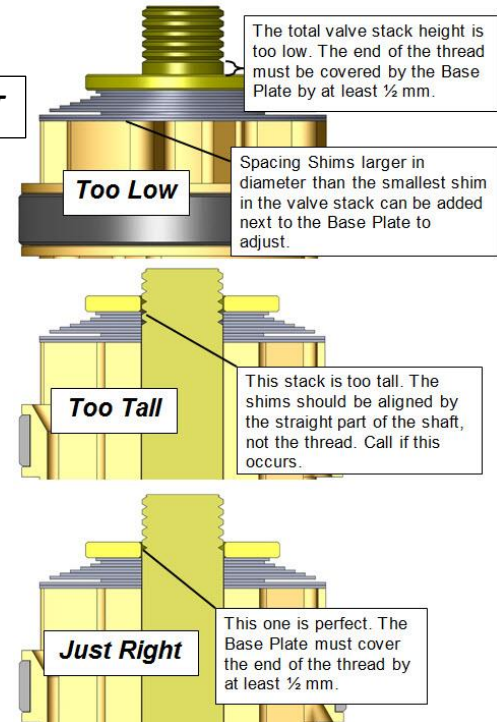

RACE TECH FORK REBOUND GOLD VALVE

Check Valve

<IPM FRGV CheckValve.doc> © 9-23-19

Go to racetech.com...

DVS Custom Setup Sheet – see DVS Valving Search

DVS Rebound Access Code – attached

Instructions – see your bike in Product Search

Note: You will have extra shims

PISTON ORIENTATION – make sure the correct side is up

STACK HEIGHT

FLOAT