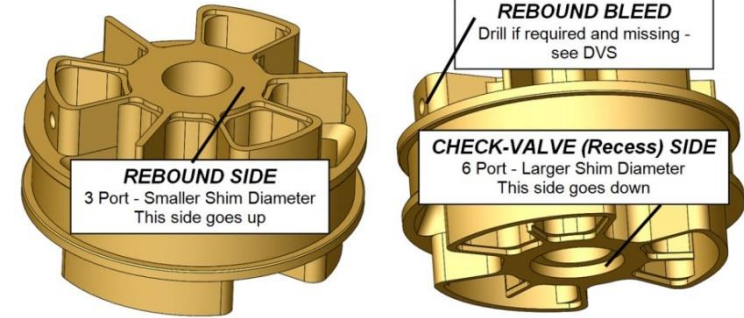

RACE TECH FORK REBOUND GOLD VALVE

Check Valve

<IPM FRGV CheckValve.doc> © 9-23-19

Go to racetech.com...

DVS Custom Setup Sheet – see DVS Valving Search

DVS Rebound Access Code – attached

Instructions – see your bike in Product Search

Note: You will have extra shims

PISTON ORIENTATION – make sure the correct side is up

STACK HEIGHT

FLOAT