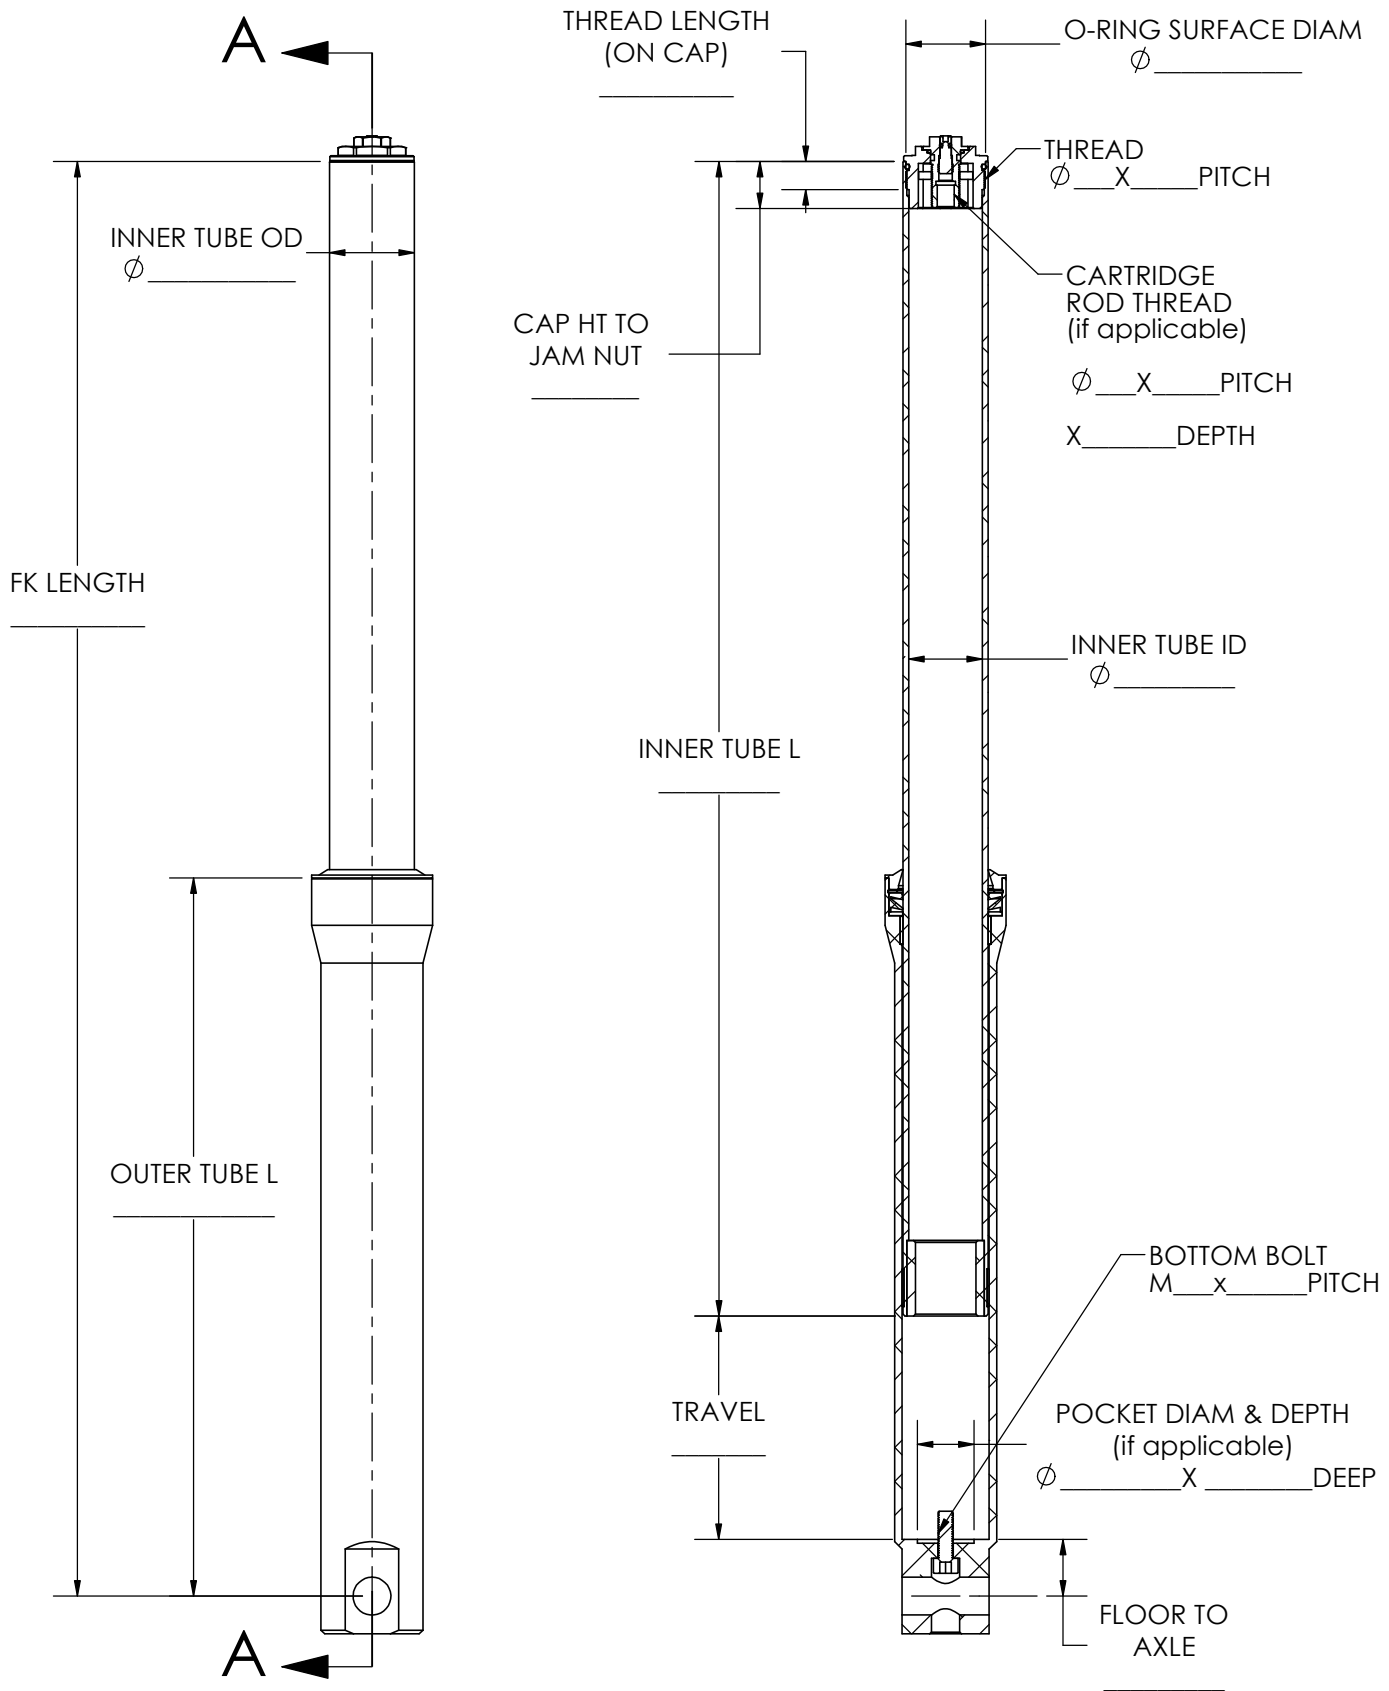

Make _____ Yr _____ Model _____

RACE TECH

1501 Pomona Road, Corona, CA 92880
951.279.6655 fax: 951.279.7171

CART MEASUREMENTS - RSU FORK

The information contained in this drawing is the sole property of Race Tech. Any reproduction in part or whole without written permission is prohibited.

SHEET 1 OF 1 FILE CartMeasurementsRSU.slddrw

DWG. NO. 2074	REV. *
------------------	-----------