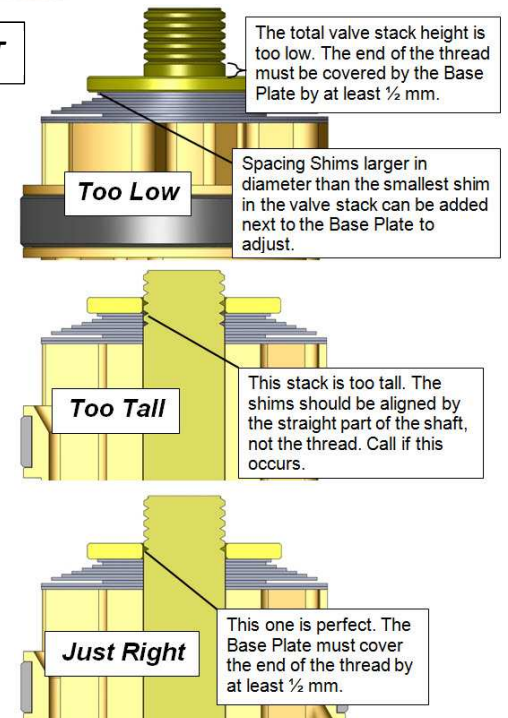

RACE TECH FORK COMP/REB GOLD VALVE

<IPM FMGV 3105C 65SX.doc> © 5-20-25

FMGV 3105C 35 AER SFF BPF

Scan QR Codes or go to racetech.com

Instructions Search

- **DVS Valving Search for Custom Setup**
- **Instructions** – See Instruction Search
- **Note:** You will have extra shims.

DVS Valving Search for Custom Setup

PISTON ORIENTATION – make sure the correct side is up

STACK HEIGHT

FLOAT