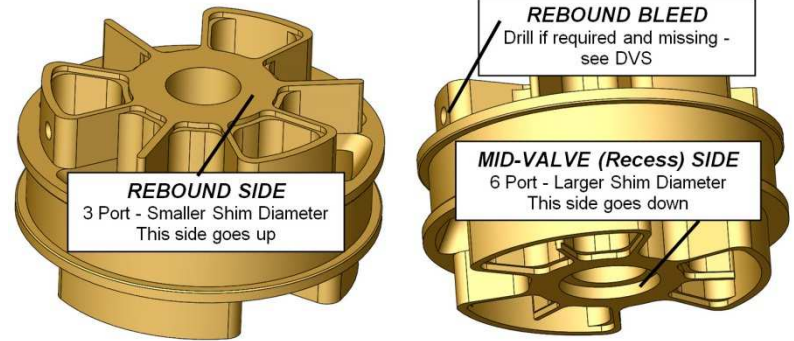

RACE TECH FORK COMP/REB GOLD VALVE

<IPM FMGV 3105C 65SX.doc> © 5-20-25

FMGV 3105C 35 AER SFF BPF

Scan QR Codes or go to racetech.com

Instructions Search

- **DVS Valving Search for Custom Setup**
- **Instructions** – See Instruction Search
- **Note:** You will have extra shims.

DVS Valving Search for Custom Setup

PISTON ORIENTATION – make sure the correct side is up

STACK HEIGHT

FLOAT