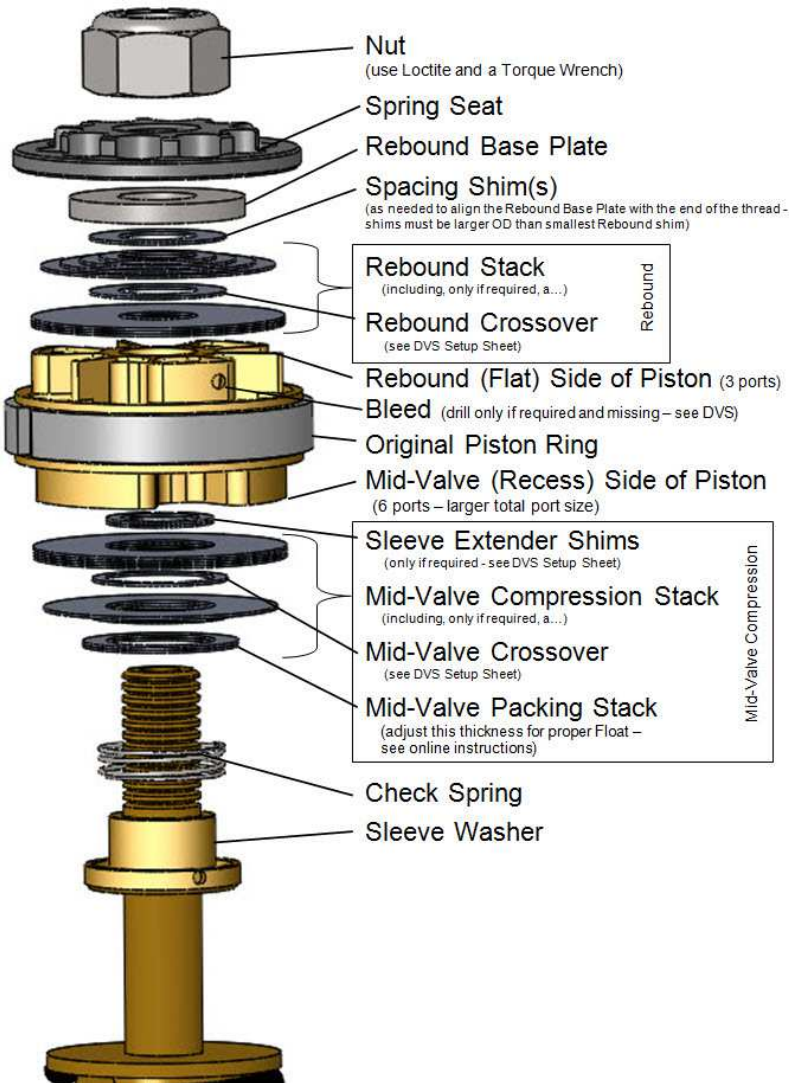

RACE TECH FORK COMP/REB GOLD VALVE

<IPM FMGV 3105C 65SX.doc> © 5-20-25

FMGV 3105C 35 AER SFF BPF

Scan QR Codes or go to racetech.com

Instructions Search

- **DVS Valving Search for Custom Setup**
- **Instructions** – See Instruction Search
- **Note:** You will have extra shims.

DVS Valving Search for Custom Setup

PISTON ORIENTATION – make sure the correct side is up

STACK HEIGHT

FLOAT