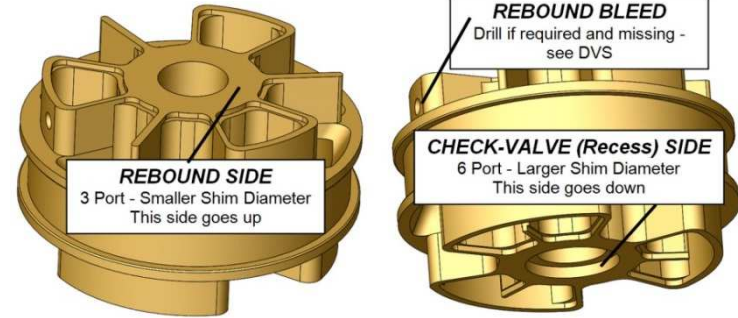

PISTON ORIENTATION – make sure the correct side is up