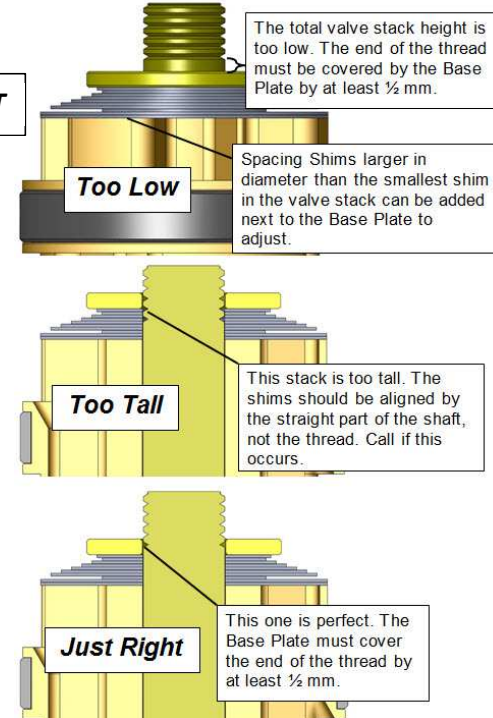

STACK HEIGHT