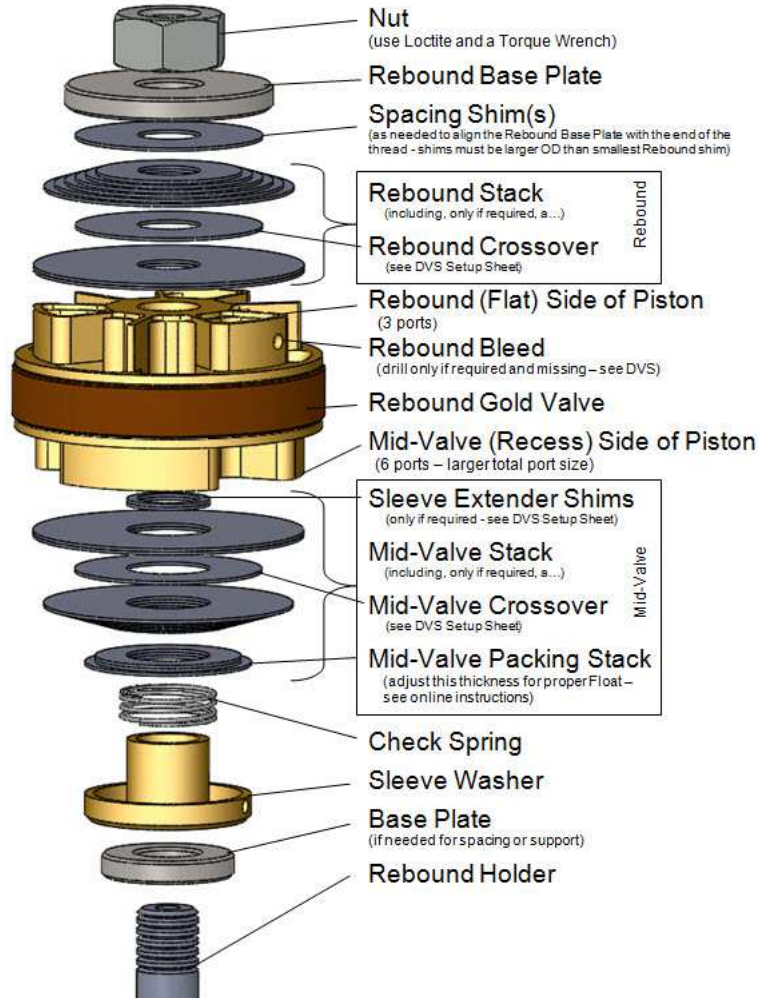

# RACE TECH FORK REBOUND GOLD VALVE

## Sleeve Washer

<IPM FRGV SleeveWasher.doc> © 5-20-25

Scan QR Codes or go to [racetech.com](http://racetech.com)

Instructions Search

- **DVS Valving Search for Custom Setup**
- **Instructions** – see Instruction Search
- **Note:** You will have extra shims.

DVS Valving Search for Custom Setup

### PISTON ORIENTATION – make sure the correct side is up