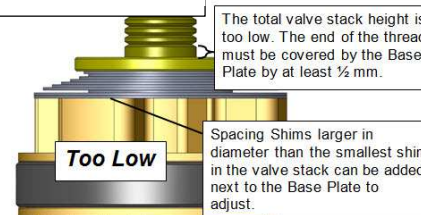

STACK HEIGHT