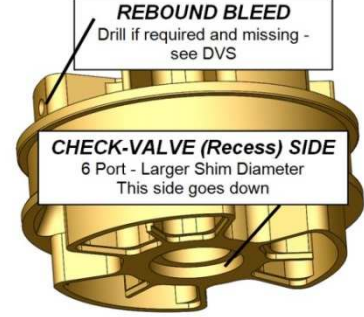

PISTON ORIENTATION – make sure the correct side is up