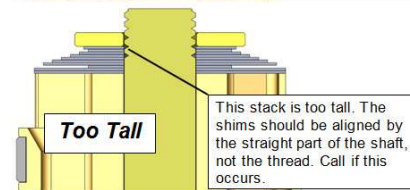

STACK HEIGHT