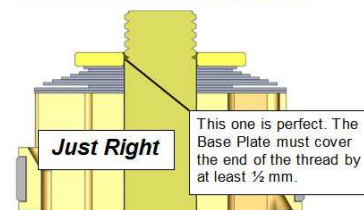

STACK HEIGHT