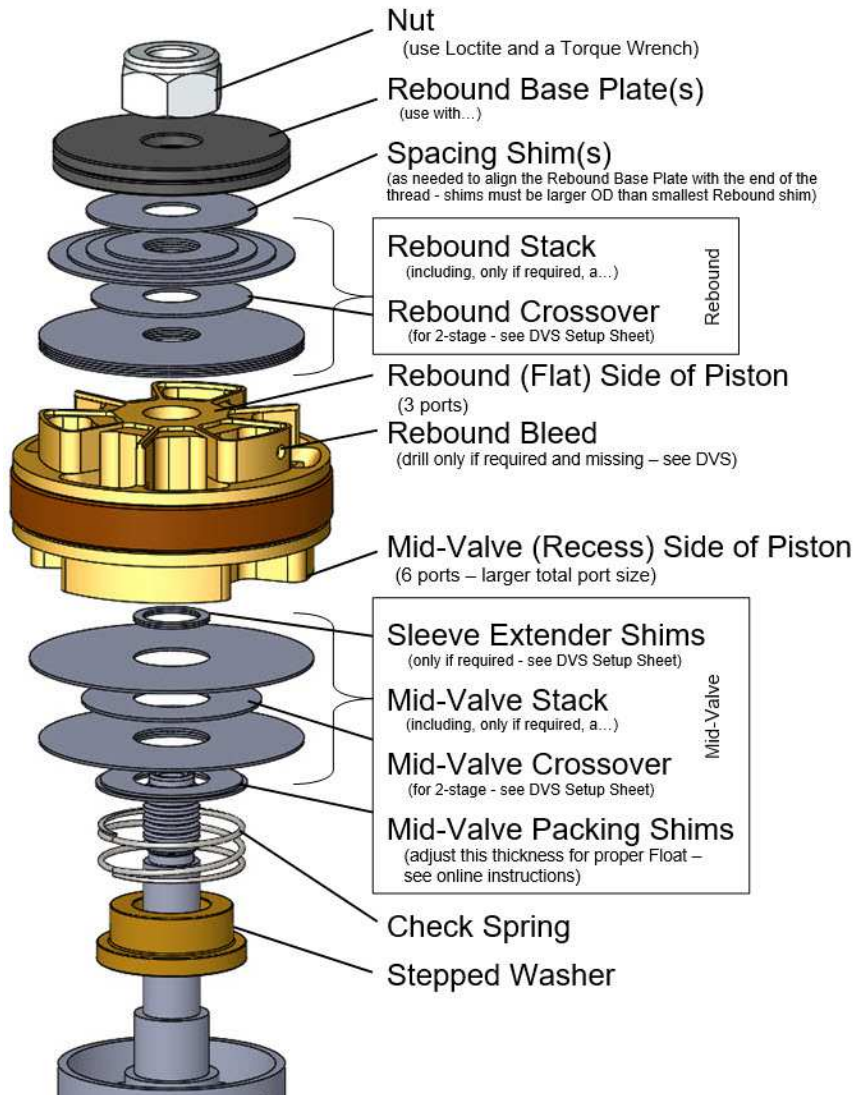

# RACE TECH FORK REBOUND GOLD VALVE

<IPM FRGV StepWashIntSleeve.doc> © 4-22-26

## Stepped Washer Integral Sleeve

Scan QR Codes or go to [racetech.com](http://racetech.com)

Instructions Search

- **DVS Valving Search for Custom Setup**
- **Instructions** – see Instruction Search
- **Note:** You will have extra shims.

DVS Valving Search for Custom Setup

### PISTON ORIENTATION – make sure the correct side is up