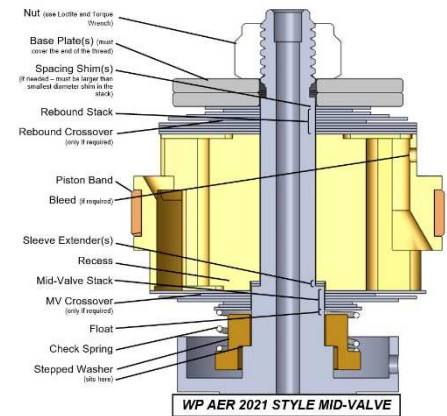

STEPPED WASHER LOCATION