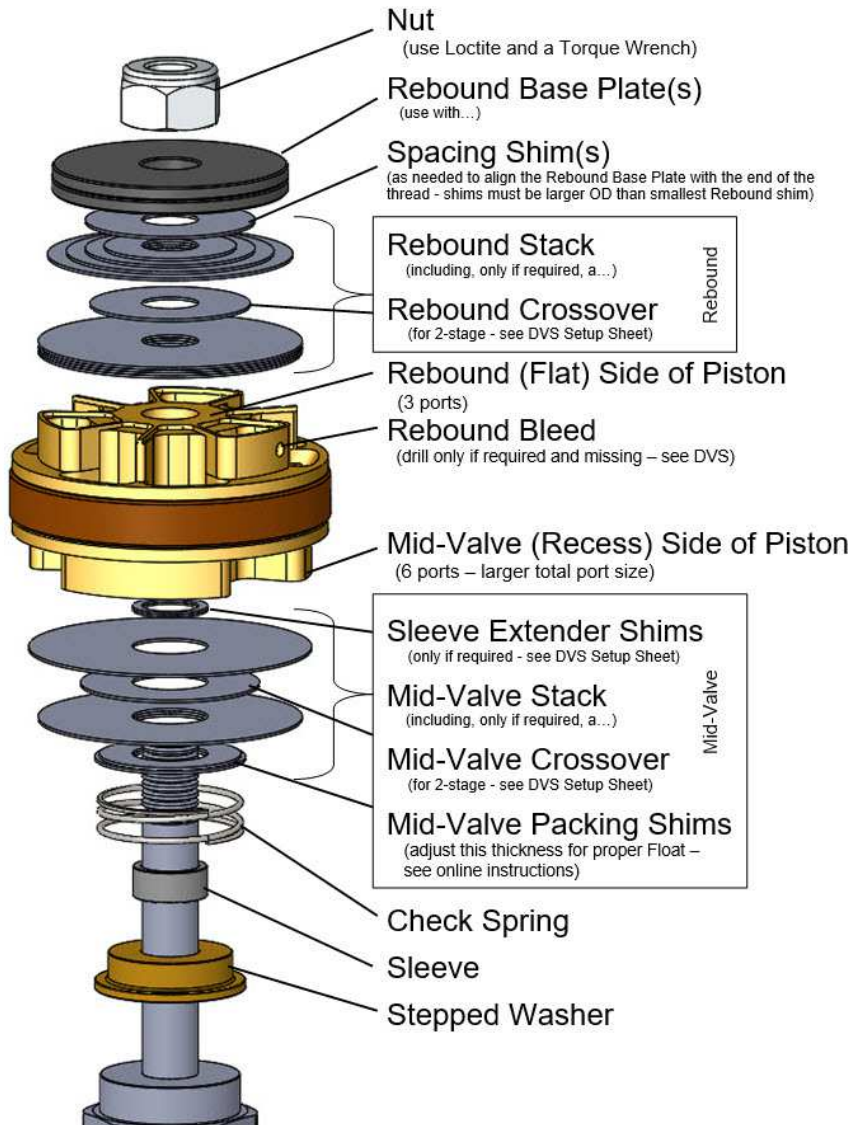

RACE TECH FORK REBOUND GOLD VALVE

<IPM-FRGV-SleeveWashStrPost.docx> © 4-21-26 **Stepped Washer Straight Post WP**

Scan QR Codes or go to racetech.com

Instructions Search

- **DVS Valving Search for Custom Setup**
- **Instructions** – see Instruction Search
- **Note:** You will have extra shims.

DVS Valving Search for Custom Setup

PISTON ORIENTATION – make sure the correct side is up

STACK HEIGHT

STEPPED WASHER LOCATION

FLOAT