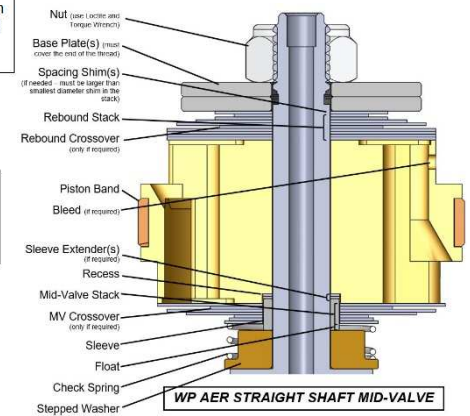

RACE TECH FORK REBOUND GOLD VALVE

<IPM-FRGV-SleeveWashStrPost.docx> © 4-21-26 **Stepped Washer Straight Post WP**

Scan QR Codes or go to racetech.com

Instructions Search

- **DVS Valving Search for Custom Setup**
- **Instructions** – see Instruction Search
- **Note:** You will have extra shims.

DVS Valving Search for Custom Setup

PISTON ORIENTATION – make sure the correct side is up

STACK HEIGHT

STEPPED WASHER LOCATION

FLOAT