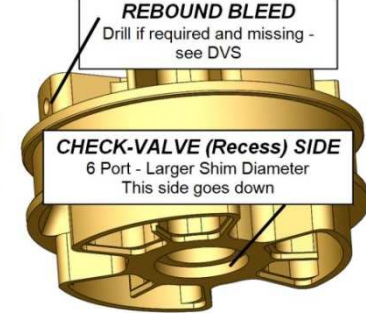

RACE TECH FORK REBOUND GOLD VALVE

<IPM-FRGV-SleeveWashStrPost.docx> © 4-21-26 **Stepped Washer Straight Post WP**

Scan QR Codes or go to racetech.com

Instructions Search

- **DVS Valving Search for Custom Setup**
- **Instructions** – see Instruction Search
- **Note:** You will have extra shims.

DVS Valving Search for Custom Setup

PISTON ORIENTATION – make sure the correct side is up

STACK HEIGHT

STEPPED WASHER LOCATION

FLOAT