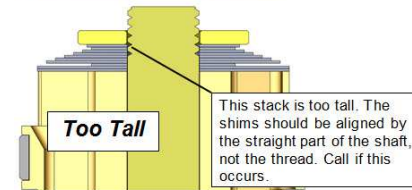

RACE TECH FORK REBOUND GOLD VALVE

<IPM-FRGV-SleeveWashStrPost.docx> © 4-21-26 **Stepped Washer Straight Post WP**

Scan QR Codes or go to racetech.com

Instructions Search

- **DVS Valving Search for Custom Setup**
- **Instructions** – see Instruction Search
- **Note:** You will have extra shims.

DVS Valving Search for Custom Setup

PISTON ORIENTATION – make sure the correct side is up

STACK HEIGHT

STEPPED WASHER LOCATION

FLOAT