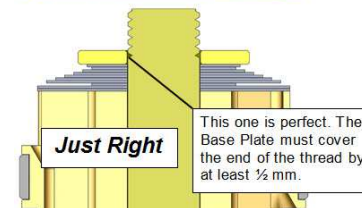

RACE TECH FORK REBOUND GOLD VALVE

<IPM-FRGV-SleeveWashStrPost.docx> © 4-21-26 **Stepped Washer Straight Post WP**

Scan QR Codes or go to racetech.com

Instructions Search

- **DVS Valving Search for Custom Setup**
- **Instructions** – see Instruction Search
- **Note:** You will have extra shims.

DVS Valving Search for Custom Setup

PISTON ORIENTATION – make sure the correct side is up

STACK HEIGHT

STEPPED WASHER LOCATION

FLOAT