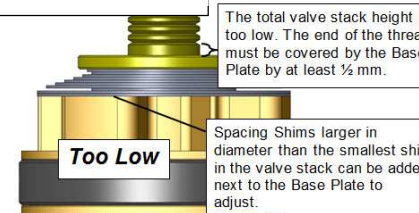

RACE TECH FORK REBOUND GOLD VALVE

<IPM-FRGV-SleeveWashStrPost.docx> © 4-21-26 **Stepped Washer Straight Post WP**

Scan QR Codes or go to racetech.com

Instructions Search

- **DVS Valving Search for Custom Setup**
- **Instructions** – see Instruction Search
- **Note:** You will have extra shims.

DVS Valving Search for Custom Setup

PISTON ORIENTATION – make sure the correct side is up

STACK HEIGHT

STEPPED WASHER LOCATION

FLOAT