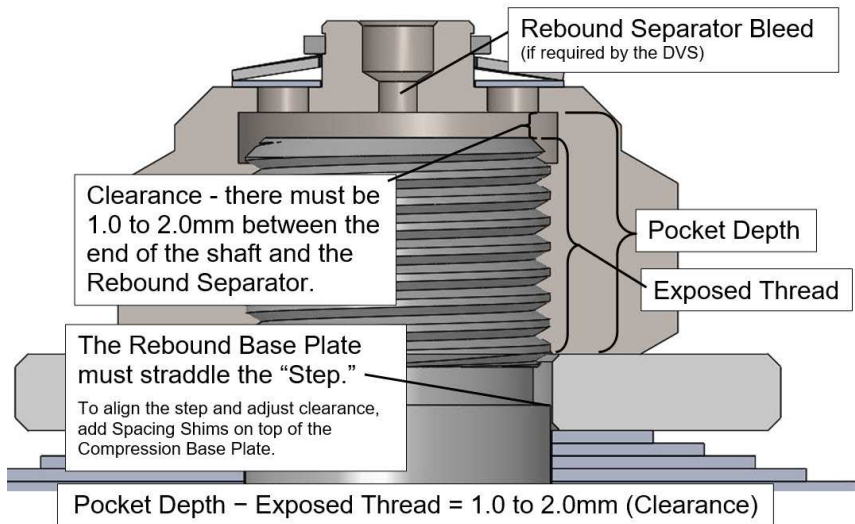

SET SHAFT TO NUT CLEARANCE