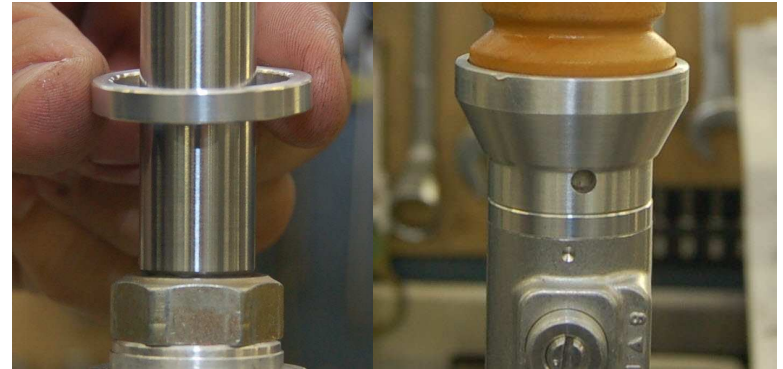

YAMAHA TRAVEL CLEARANCE SPACER
SMRS 1215000Y KIT ONLY - YZ/YZF Spacer – required