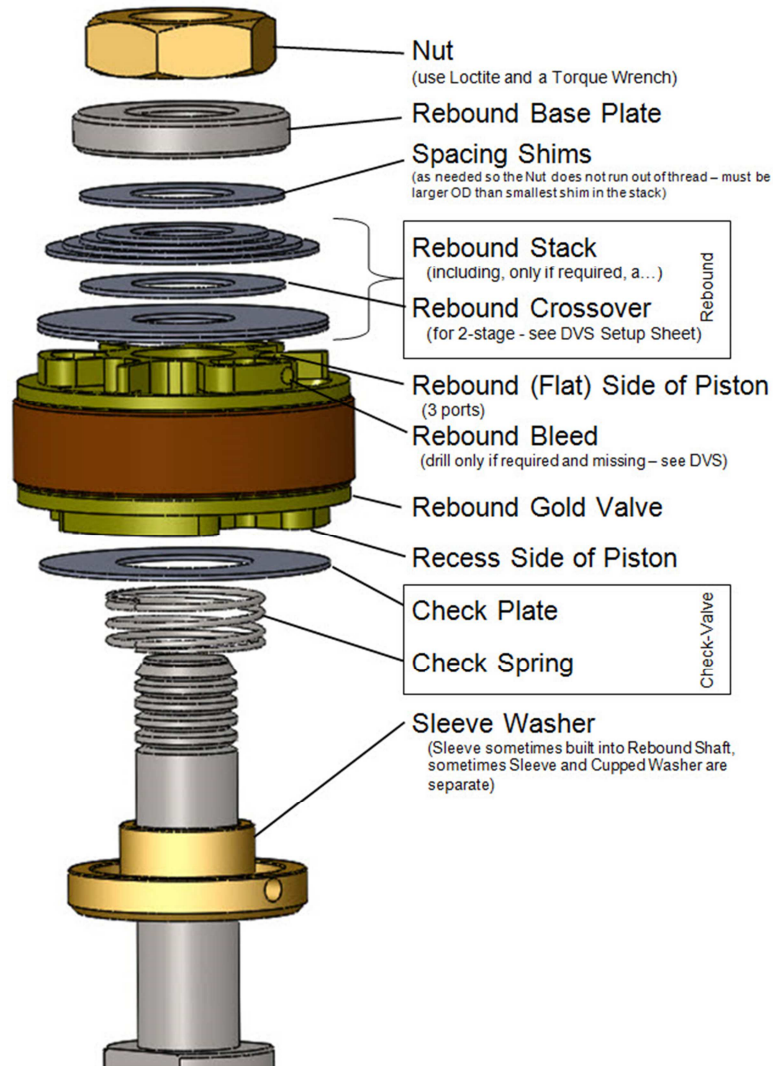

RACE TECH FORK REBOUND GOLD VALVE

Check Valve

<IPM FRGV CheckValve.doc> © 6-4-22

Scan QR Codes or go to racetech.com

Instructions Search

- **DVS Valving Search for Custom Setup**
- **Instructions** – see Instruction Search
- **Note:** You will have extra shims.

DVS Valving Search for Custom Setup

PISTON ORIENTATION – make sure the correct side is up

STACK HEIGHT