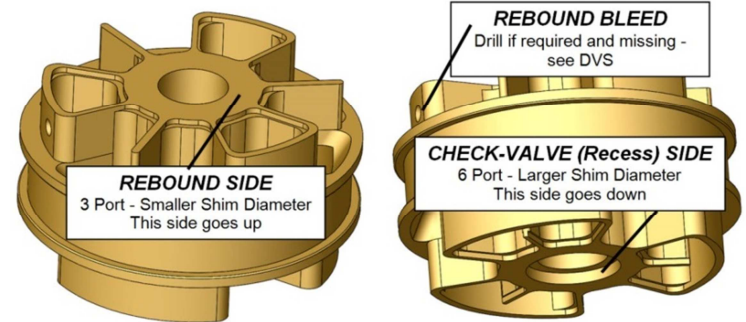

RACE TECH FORK REBOUND GOLD VALVE

Check Valve

<IPM FRGV CheckValve.doc> © 6-4-22

Scan QR Codes or go to racetech.com

Instructions Search

- **DVS Valving Search for Custom Setup**
- **Instructions** – see Instruction Search
- **Note:** You will have extra shims.

DVS Valving Search for Custom Setup

PISTON ORIENTATION – make sure the correct side is up

STACK HEIGHT